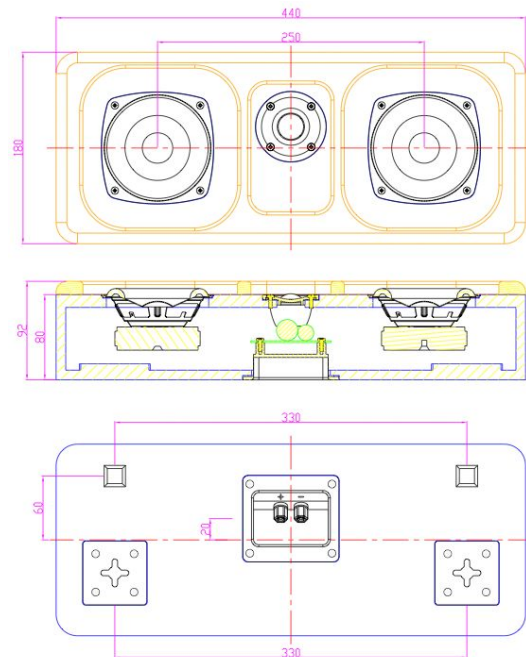

LOXONE WALL SPEAKER

Art. Nr.: 200153

FEATURES

- 2x 4" 15W Black fiber-glass single magnet woofer
- 1x 20W black silk dome neo magnet tweeter
- Massive Chassis
- Plain Design
- Perfect Stereo sound with 2 Loxone Wall Speakers

GENERAL SPECIFICATIONS

Size	440x180x80mm / 17.3x7.1x3.2"
Weight	3,4kg / 7.5lbs
Rated Power Input	50W
Rated Frequency Range	20...20000Hz
Sensitivity	86 +/- 2,5dB
Nominal Impedance	80hm
Crossover	12dB Oct
Operating temperature:	-30°C...+70°C / -22...158°F
Safety Rating	IP20

DIMENSIONAL DRAWING

FREQUENCY RESPONSE CURVES